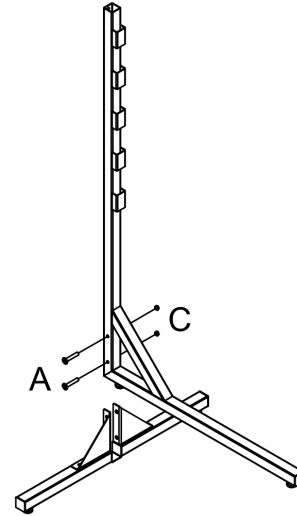

## ASSEMBLY INSTRUCTIONS

### #44037 Easy-Up 8 Tier Pad Rack Stand

A x 2

B x 3

C x 2

D x 2

E x 2

**Schneider Saddlery**

8255 E. Washington Street | Chagrin Falls, OH 44023